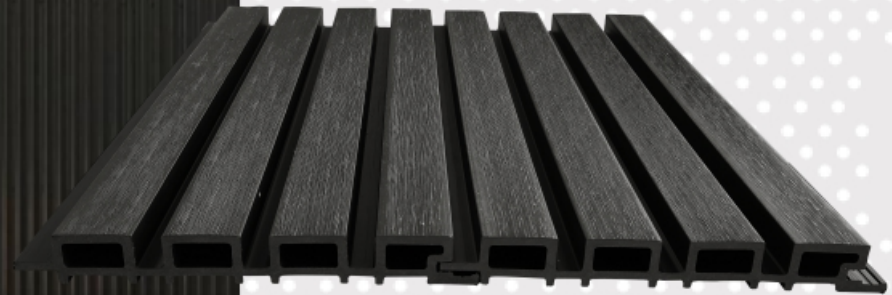

SOULwood

Luxury Louvers

OUTDOOR COEXTRUSION WPC CLADDING

95% RECYCLED WASTE!

Soulwood WPC louvers are 95% made from waste plastic bottles and sawdust. The material is exceptionally weather resistant and is 100% recyclable.

SOULwood
Luxury Louvers

26mm

26mm

SIZE: 2900 * 219*26mm
AREA: 1PCS=6.85SQ.FT

101 Charcoal grey

101 Charcoal grey
26mm

26mm

SIZE: 2900 * 219*26mm
AREA: 1PCS=6.85SQ.FT