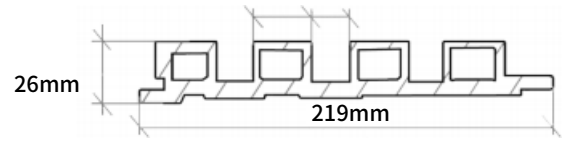

SOULwood
Luxury Louvers

26mm

26mm

SIZE: 2900 * 219*26mm
AREA: 1PCS=6.85SQ.FT

101 Charcoal grey

101 Charcoal grey
26mm

26mm

SIZE: 2900 * 219*26mm
AREA: 1PCS=6.85SQ.FT

707 Teak

707 Teak

26mm

26mm

SIZE: 2900 * 219*26mm
AREA: 1PCS=6.85SQ.FT

303 Thermo

303 Thermo 26mm

26mm

SIZE: 2900 * 219*26mm
AREA: 1PCS=6.85SQ.FT

606 9PE

606 IPE
26mm