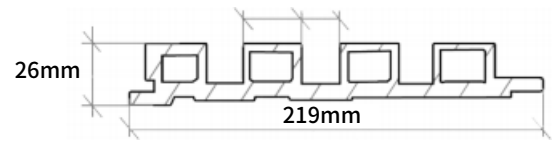

SOULwood
Luxury Louvers

26mm

26mm

SIZE: 2900 * 219*26mm
AREA: 1PCS=6.85SQ.FT

101 Charcoal grey

101 Charcoal grey
26mm

26mm

SIZE: 2900 * 219*26mm
AREA: 1PCS=6.85SQ.FT

707 Teak

707 Teak

26mm

26mm

SIZE: 2900 * 219*26mm
AREA: 1PCS=6.85SQ.FT

303 Thermo

303 Thermo 26mm

26mm

SIZE: 2900 * 219*26mm
AREA: 1PCS=6.85SQ.FT

606 9PE

606 IPE
26mm