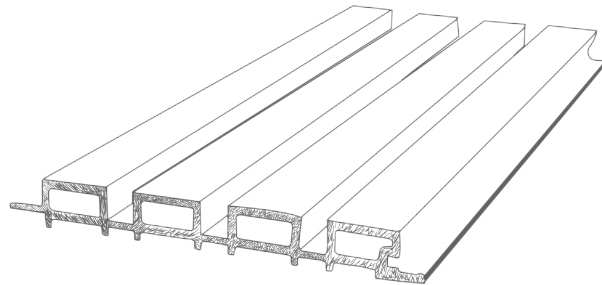

SOULwood

Luxury Louvers

OUTDOOR COEXTRUSION WPC CLADDING

95% RECYCLED WASTE!

Soulwood WPC louvers are 95% made from waste plastic bottles and sawdust. The material is exceptionally weather resistant and is 100% recyclable.

SOULwood
Luxury Louvers

26mm

26mm

SIZE: 2900 * 219*26mm
AREA: 1PCS=6.85SQ.FT

101 Charcoal grey

101 Charcoal grey
26mm

26mm

SIZE: 2900 * 219*26mm
AREA: 1PCS=6.85SQ.FT

707 Teak

707 Teak

26mm

26mm

SIZE: 2900 * 219*26mm
AREA: 1PCS=6.85SQ.FT

303 Thermo

303 Thermo 26mm

26mm

SIZE: 2900 * 219*26mm
AREA: 1PCS=6.85SQ.FT

606 9PE

606 IPE
26mm