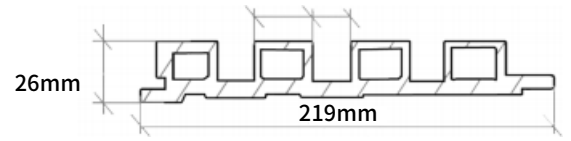

SOULwood
Luxury Louvers

26mm

26mm

SIZE: 2900 * 219*26mm
AREA: 1PCS=6.85SQ.FT

101 Charcoal grey

101 Charcoal grey
26mm

26mm

SIZE: 2900 * 219*26mm
AREA: 1PCS=6.85SQ.FT

707 Teak

707 Teak

26mm

26mm

SIZE: 2900 * 219*26mm
AREA: 1PCS=6.85SQ.FT

303 Thermo

303 Thermo 26mm

26mm

SIZE: 2900 * 219*26mm
AREA: 1PCS=6.85SQ.FT

606 9PE

606 IPE
26mm