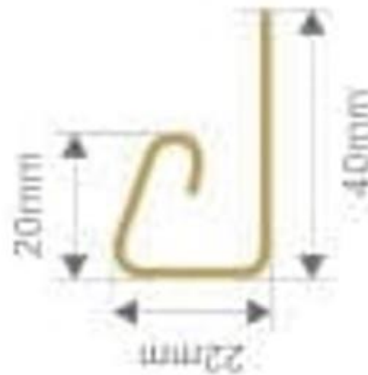

**Soulwood Soffit
J Trim (40*22*20)
40 pcs per box**